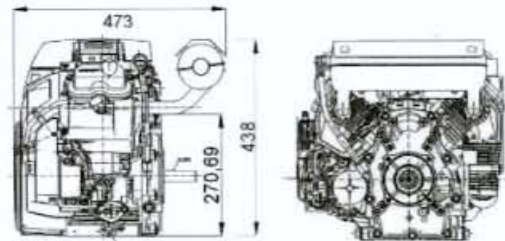

VHLC1 High mount, left hand discharge (from PTO side) Upgrade spec

106 Morrison Road, Midland, Perth, WA, 6056
 Ph: 1300 4 HONDA Email: buy@hondashop.com.au

MUFFLERGUIDE

HONDA
GENERATORS

VHRA1 High mount, right hand discharge (from PTO side) Standard spec

VHLA1 High mount, left hand discharge (from PTO side) Standard spec

106 Morrison Road, Midland, Perth, WA, 6056
Ph: 1300 4 HONDA Email: buy@hondashop.com.au