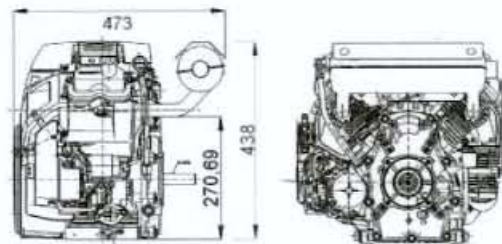

VHLC1 High mount, left hand discharge (from PTO side) Upgrade spec

106 Morrison Road, Midland, Perth, WA, 6056
 Ph: 1300 4 HONDA Email: buy@hondashop.com.au

MUFFLERGUIDE

HONDA
GENERATORS

VHRA1 High mount, right hand discharge (from PTO side) Standard spec

VHLA1 High mount, left hand discharge (from PTO side) Standard spec

106 Morrison Road, Midland, Perth, WA, 6056
Ph: 1300 4 HONDA Email: buy@hondashop.com.au