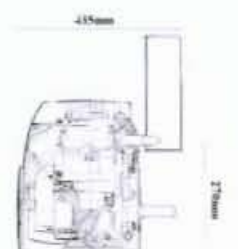

VTRA1 Top mount, right hand discharge

MUFFLERGUIDE

106 Morrison Road, Midland, Perth, WA, 6056
 Ph: 1300 4 HONDA Email: buy@hondashop.com.au

The main picture for the VSRA1 and VSLA1 mufflers is available as standard, the smaller pics require modification, and are therefore only available via forward order / in minimum order quantities.

VSLA1 Side mount, left hand side (from PTO side)

The main picture for the VSRA1 and VSLA1 mufflers is available as standard, the smaller pics require modification, and are therefore only available via forward order / in minimum order quantities.

VSRA1 Side mount, left hand side (from PTO side)

106 Morrison Road, Midland, Perth, WA, 6056
 Ph: 1300 4 HONDA Email: buy@hondashop.com.au

VHRC1 High mount, right hand discharge (from PTO side) Upgrade spec

VHLA1 High mount, left hand discharge (from PTO side) Standard spec

106 Morrison Road, Midland, Perth, WA, 6056
Ph: 1300 4 HONDA Email: buy@hondashop.com.au