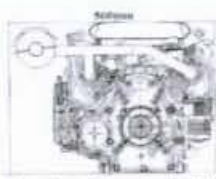

VTRA1 Top mount, right hand discharge

MUFFLERGUIDE

106 Morrison Road, Midland, Perth, WA, 6056
 Ph: 1300 4 HONDA Email: buy@hondashop.com.au

The main picture for the VSRA1 and VSLA1 mufflers is available as standard, the smaller pics require modification, and are therefore only available via forward order / in minimum order quantities.

VSLA1 Side mount, left hand side (from PTO side)

The main picture for the VSRA1 and VSLA1 mufflers is available as standard, the smaller pics require modification, and are therefore only available via forward order / in minimum order quantities.

VSRA1 Side mount, left hand side (from PTO side)

106 Morrison Road, Midland, Perth, WA, 6056
 Ph: 1300 4 HONDA Email: buy@hondashop.com.au

VHRC1 High mount, right hand discharge (from PTO side) Upgrade spec