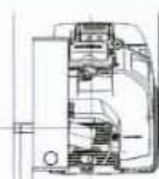

VTRA1 Top mount, right hand discharge

MUFFLERGUIDE

106 Morrison Road, Midland, Perth, WA, 6056
 Ph: 1300 4 HONDA Email: buy@hondashop.com.au

The main picture for the VSRA1 and VSLA1 mufflers is available as standard, the smaller pics require modification, and are therefore only available via forward order / in minimum order quantities.

VSLA1 Side mount, left hand side (from PTO side)

The main picture for the VSRA1 and VSLA1 mufflers is available as standard, the smaller pics require modification, and are therefore only available via forward order / in minimum order quantities.

VSRA1 Side mount, left hand side (from PTO side)

106 Morrison Road, Midland, Perth, WA, 6056
 Ph: 1300 4 HONDA Email: buy@hondashop.com.au

VHRC1 High mount, right hand discharge (from PTO side) Upgrade spec