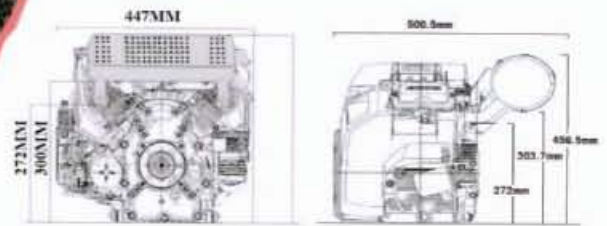

VSLA1 Side mount, left hand side (from PTO side)

The main picture for the VSRA1 and VSLA1 mufflers is available as standard, the smaller pics require modification, and are therefore only available via forward order / in minimum order quantities.

VSRA1 Side mount, left hand side (from PTO side)

106 Morrison Road, Midland, Perth, WA, 6056
 Ph: 1300 4 HONDA Email: buy@hondashop.com.au

VHRC1 High mount, right hand discharge (from PTO side) Upgrade spec