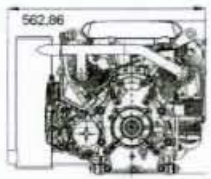

VTRA1 Top mount, right hand discharge

MUFFLERGUIDE

106 Morrison Road, Midland, Perth, WA, 6056
 Ph: 1300 4 HONDA Email: buy@hondashop.com.au

The main picture for the VSRA1 and VSLA1 mufflers is available as standard, the smaller pics require modification, and are therefore only available via forward order / in minimum order quantities.

VSLA1 Side mount, left hand side (from PTO side)

The main picture for the VSRA1 and VSLA1 mufflers is available as standard, the smaller pics require modification, and are therefore only available via forward order / in minimum order quantities.

VSRA1 Side mount, left hand side (from PTO side)

106 Morrison Road, Midland, Perth, WA, 6056
 Ph: 1300 4 HONDA Email: buy@hondashop.com.au

VHRC1 High mount, right hand discharge (from PTO side) Upgrade spec