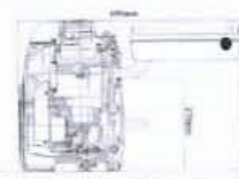

VTRA1 Top mount, right hand discharge

MUFFLERGUIDE

106 Morrison Road, Midland, Perth, WA, 6056
 Ph: 1300 4 HONDA Email: buy@hondashop.com.au

The main picture for the VSRA1 and VSLA1 mufflers is available as standard, the smaller pics require modification, and are therefore only available via forward order / in minimum order quantities.

VSLA1 Side mount, left hand side (from PTO side)

The main picture for the VSRA1 and VSLA1 mufflers is available as standard, the smaller pics require modification, and are therefore only available via forward order / in minimum order quantities.

VSRA1 Side mount, left hand side (from PTO side)

106 Morrison Road, Midland, Perth, WA, 6056
 Ph: 1300 4 HONDA Email: buy@hondashop.com.au

VHRC1 High mount, right hand discharge (from PTO side) Upgrade spec