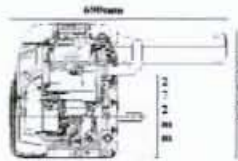

VTRA1 Top mount, right hand discharge

MUFFLERGUIDE

106 Morrison Road, Midland, Perth, WA, 6056
 Ph: 1300 4 HONDA Email: buy@hondashop.com.au

The main picture for the VSRA1 and VSLA1 mufflers is available as standard, the smaller pics require modification, and are therefore only available via forward order / in minimum order quantities.

VSLA1 Side mount, left hand side (from PTO side)

The main picture for the VSRA1 and VSLA1 mufflers is available as standard, the smaller pics require modification, and are therefore only available via forward order / in minimum order quantities.

VSRA1 Side mount, left hand side (from PTO side)

106 Morrison Road, Midland, Perth, WA, 6056
 Ph: 1300 4 HONDA Email: buy@hondashop.com.au

VHRC1 High mount, right hand discharge (from PTO side) Upgrade spec