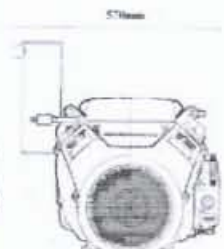

VTRA1 Top mount, right hand discharge

MUFFLERGUIDE

106 Morrison Road, Midland, Perth, WA, 6056
 Ph: 1300 4 HONDA Email: buy@hondashop.com.au

The main picture for the VSRA1 and VSLA1 mufflers is available as standard, the smaller pics require modification, and are therefore only available via forward order / in minimum order quantities.

VSLA1 Side mount, left hand side (from PTO side)

The main picture for the VSRA1 and VSLA1 mufflers is available as standard, the smaller pics require modification, and are therefore only available via forward order / in minimum order quantities.

VSRA1 Side mount, left hand side (from PTO side)

106 Morrison Road, Midland, Perth, WA, 6056
 Ph: 1300 4 HONDA Email: buy@hondashop.com.au

VHRC1 High mount, right hand discharge (from PTO side) Upgrade spec