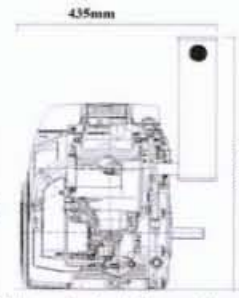

VTRA1 Top mount, right hand discharge

MUFFLERGUIDE

106 Morrison Road, Midland, Perth, WA, 6056
 Ph: 1300 4 HONDA Email: buy@hondashop.com.au

The main picture for the VSRA1 and VSLA1 mufflers is available as standard, the smaller pics require modification, and are therefore only available via forward order / in minimum order quantities.

VSLA1 Side mount, left hand side (from PTO side)

The main picture for the VSRA1 and VSLA1 mufflers is available as standard, the smaller pics require modification, and are therefore only available via forward order / in minimum order quantities.

VSRA1 Side mount, left hand side (from PTO side)

106 Morrison Road, Midland, Perth, WA, 6056
 Ph: 1300 4 HONDA Email: buy@hondashop.com.au

VHRC1 High mount, right hand discharge (from PTO side) Upgrade spec