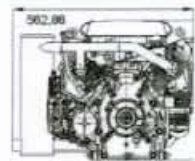

VTRA1 Top mount, right hand discharge

MUFFLERGUIDE

106 Morrison Road, Midland, Perth, WA, 6056
 Ph: 1300 4 HONDA Email: buy@hondashop.com.au

The main picture for the VSRA1 and VSLA1 mufflers is available as standard, the smaller pics require modification, and are therefore only available via forward order / in minimum order quantities.

VSLA1 Side mount, left hand side (from PTO side)

The main picture for the VSRA1 and VSLA1 mufflers is available as standard, the smaller pics require modification, and are therefore only available via forward order / in minimum order quantities.